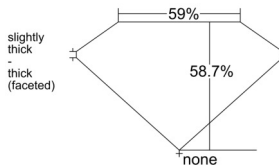

GIA®

FACSIMILE

GIA REPORT 2231755000

Verify this report at GIA.edu

GIA NATURAL DIAMOND DOSSIER®

October 27, 2025
GIA Report Number 2231755000
Shape and Cutting Style ..... Heart Brilliant
Measurements ..... 5.73 x 6.72 x 3.94 mm

GRADING RESULTS

Carat Weight ..... 0.90 carat
Color Grade I
Clarity Grade SI2

ADDITIONAL GRADING INFORMATION

Polish ..... Excellent
Symmetry ..... Excellent
Fluorescence ..... None
Clarity Characteristics ..... Crystal, Cloud
Inscription(s): GIA 2231755000

PROPORTIONS

Profile not to actual proportions

GRADING SCALES

GIA COLOR SCALE		GIA CLARITY SCALE			
COLORLESS	D	VERY VERY SLIGHTLY INCLUDED	FLAWLESS		
	E		INTERNALLY FLAWLESS		
	F	VERY SLIGHTLY INCLUDED	VVS₁		
	G		VVS₂		
	H		VS₁		
	NEAR COLORLESS	I	SLIGHTLY INCLUDED	SI₁	
		J		SI₂	
		FAINT	K	INCLUDED	I₁
			L		I₂
			M		I₃
VERT LIGHT	N		LIGHT		
	O				
	P				
	Q				
	R