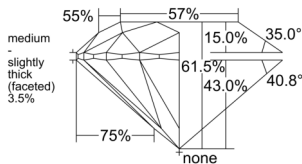

GIA®

FACSIMILE

GIA REPORT 2231777485

Verify this report at GIA.edu

GIA NATURAL DIAMOND DOSSIER®

November 10, 2025
GIA Report Number 2231777485
Shape and Cutting Style ..... Round Brilliant
Measurements ..... 4.66 - 4.68 x 2.87 mm

GRADING RESULTS

Carat Weight ..... 0.38 carat
Color Grade ..... E
Clarity Grade VS1
Cut Grade ..... Excellent

ADDITIONAL GRADING INFORMATION

Polish ..... Excellent
Symmetry ..... Excellent
Fluorescence ..... Faint
Clarity Characteristics ..... Cloud, Needle
Inscription(s): GIA 2231777485

PROPORTIONS

GRADING SCALES

GIA COLOR SCALE

COLORESS	D
	E
	F
	G
	H
	I
	J
NEAR COLORESS	K
	L
FAIN	M
	N
	O
	P
	Q
VERY LIGHT	R
	S
	T
	U
	V
	W
	X
	Y
LIGHT	Z

GIA CLARITY SCALE

FLAWLESS	INTERNAL FLAWLESS	
		FLAWLESS
VERY VERY SLIGHTLY INCLUDED	VVS₁	
	VVS₂	
VERY SLIGHTLY INCLUDED	VS₁	
	VS₂	
SLIGHTLY INCLUDED	SI₁	
	SI₂	
INCLUDED	I₁	
	I₂	
	I₃	

GIA CUT SCALE

EXCELLENT	
	VERY GOOD
GOOD	
FAIR	
POOR