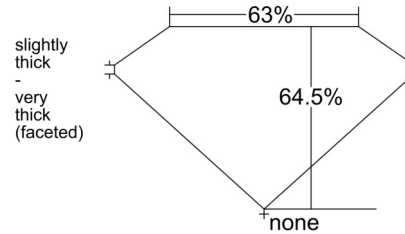

GIA NATURAL DIAMOND GRADING REPORT

December 03, 2025  
 GIA Report Number ..... 2231804246  
 Shape and Cutting Style ..... Oval Brilliant  
 Measurements ..... 10.97 x 6.90 x 4.45 mm

GRADING RESULTS

Carat Weight ..... 2.21 carat  
 Color Grade ..... L  
 Clarity Grade ..... VS2

Profile not to actual proportions

CLARITY CHARACTERISTICS

KEY TO SYMBOLS\*

- Crystal
- Pinpoint

\* Red symbols denote internal characteristics (inclusions). Green or black symbols denote external characteristics (blemishes). Diagram is an approximate representation of the diamond, and symbols shown indicate type, position, and approximate size of clarity characteristics. All clarity characteristics may not be shown. Details of finish are not shown.