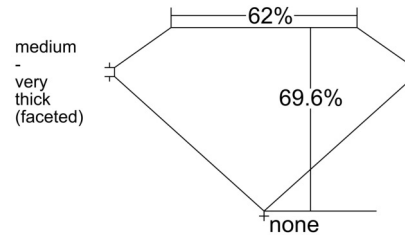

GIA NATURAL DIAMOND GRADING REPORT

December 29, 2025

GIA Report Number 2231827790

Shape and Cutting Style Cushion Modified Brilliant

Measurements 7.38 x 5.67 x 3.94 mm

GRADING RESULTS

Carat Weight 1.30 carat

PROPORTIONS

Profile not to actual proportions

CLARITY CHARACTERISTICS

KEY TO SYMBOLS*

- Cloud
- Feather

* Red symbols denote internal characteristics (inclusions). Green or black symbols denote external characteristics (blemishes). Diagram is an approximate representation of the diamond, and symbols shown indicate type, position, and approximate size of clarity characteristics. All clarity characteristics may not be shown. Details of finish are not shown.