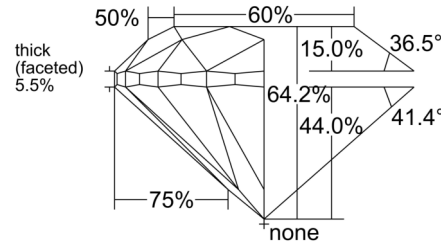

GIA NATURAL DIAMOND GRADING REPORT

February 06, 2026

GIA Report Number 2231868981

Shape and Cutting Style Round Brilliant

Measurements 9.87 - 9.93 x 6.36 mm

GRADING RESULTS

Carat Weight 4.01 carat

Color Grade K

Clarity Grade VS1

Cut Grade Very Good

ADDITIONAL GRADING INFORMATION

Polish Excellent

Symmetry Excellent

Fluorescence None

Inscription(s): GIA 2231868981

Comments: Pinpoints are not shown.

PROPORTIONS

Profile to actual proportions

CLARITY CHARACTERISTICS

KEY TO SYMBOLS*

- Crystal
- ~ Feather
- ⊗ Cloud

* Red symbols denote internal characteristics (inclusions). Green or black symbols denote external characteristics (blemishes). Diagram is an approximate representation of the diamond, and symbols shown indicate type, position, and approximate size of clarity characteristics. All clarity characteristics may not be shown. Details of finish are not shown.