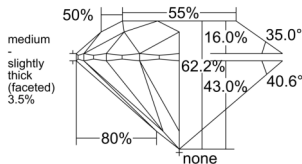

GIA®

FACSIMILE

GIA REPORT 2231885154

Verify this report at GIA.edu

GIA NATURAL DIAMOND DOSSIER®

February 25, 2026
GIA Report Number 2231885154
Shape and Cutting Style ..... Round Brilliant
Measurements ..... 5.79 - 5.82 x 3.61 mm

GRADING RESULTS

Carat Weight ..... 0.75 carat
Color Grade ..... H
Clarity Grade VS1
Cut Grade ..... Excellent

ADDITIONAL GRADING INFORMATION

Polish ..... Excellent
Symmetry ..... Excellent
Fluorescence ..... None
Clarity Characteristics..... Needle, Pinpoint
Inscription(s): GIA 2231885154

PROPORTIONS

GRADING SCALES

GIA COLOR SCALE	GIA CLARITY SCALE	GIA CUT SCALE	
D	FLAWLESS	EXCELLENT	
E	INTERNALLY FLAWLESS		
F		VVS₁	VERY GOOD
G	VVS₂		
H	VS₁	GOOD	
I	VS₂		
J	SI₁	FAIR	
K	SI₂		
L	I₁	POOR	
M	I₂		
N	I₃		
O			
P			
Q			
R			
S			
T			
U			
V			
W			
X			
Y			
Z