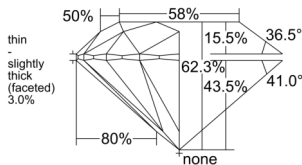

GIA®

FACSIMILE

GIA REPORT 2231928561

Verify this report at GIA.edu

GIA NATURAL DIAMOND DOSSIER®

May 01, 2026
GIA Report Number 2231928561
Shape and Cutting Style ..... Round Brilliant
Measurements ..... 5.66 - 5.71 x 3.54 mm

GRADING RESULTS

Carat Weight ..... 0.70 carat
Color Grade ..... D
Clarity Grade ..... Flawless
Cut Grade ..... Excellent

ADDITIONAL GRADING INFORMATION

Polish ..... Excellent
Symmetry ..... Excellent
Fluorescence ..... None
Clarity Characteristics ..... None
Inscription(s): GIA 2231928561

PROPORTIONS

GRADING SCALES

GIA COLOR SCALE

COLOREDNESS	D
	E
	F
	G
	H
	I
	J
NEAR COLORLESS	K
	L
FAIN	M
	N
	O
	P
	Q
	R
	S
	T
	U
	V
	W
	X
	Y
LIGHT	Z

GIA CLARITY SCALE

FLAWLESS	VERY VERY SLIGHTLY INCLUDED	VS₁	VS₂	SLIGHTLY INCLUDED	SI₁	SI₂	I₁	I₂	I₃	
										VERY SLIGHTLY INCLUDED
INTERNALLY FLAWLESS										

GIA CUT SCALE

EXCELLENT
VERY GOOD
GOOD
FAIR
POOR