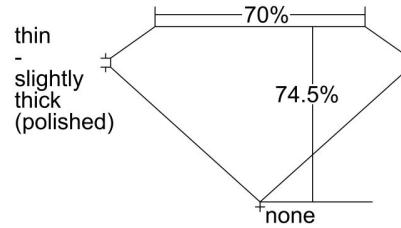

GIA NATURAL DIAMOND GRADING REPORT

July 26, 2023
GIA Report Number 2233023251
Shape and Cutting Style Rectangular Step Cut
Measurements 4.36 x 3.86 x 2.88 mm

GRADING RESULTS

Carat Weight 0.41 carat
Color Grade F
Clarity Grade VS2

ADDITIONAL GRADING INFORMATION

Polish Very Good
Symmetry Very Good
Fluorescence None
Inscription(s): GIA 2233023251
Comments: Additional pinpoints are not shown.

PROPORTIONS

Profile not to actual proportions

CLARITY CHARACTERISTICS

KEY TO SYMBOLS*

- Crystal
- ☉ Cloud
- Pinpoint
- △ Natural

* Red symbols denote internal characteristics (inclusions). Green or black symbols denote external characteristics (blemishes). Diagram is an approximate representation of the diamond, and symbols shown indicate type, position, and approximate size of clarity characteristics. All clarity characteristics may not be shown. Details of finish are not shown.