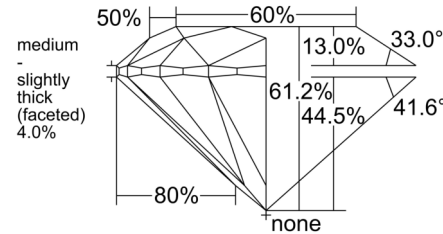

GIA NATURAL DIAMOND GRADING REPORT

August 06, 2025
 GIA Report Number 2233656893
 Shape and Cutting Style Round Brilliant
 Measurements 12.28 - 12.33 x 7.53 mm

GRADING RESULTS

Carat Weight 7.02 carat
 Color Grade I
 Clarity Grade SI2
 Cut Grade Excellent

ADDITIONAL GRADING INFORMATION

Polish Excellent
 Symmetry Excellent
 Fluorescence Medium Blue
 Inscription(s): GIA 2233656893

PROPORTIONS

Profile to actual proportions

CLARITY CHARACTERISTICS

KEY TO SYMBOLS*

- Crystal
- ~ Feather
- ☉ Cavity
- ☼ Cloud

* Red symbols denote internal characteristics (inclusions). Green or black symbols denote external characteristics (blemishes). Diagram is an approximate representation of the diamond, and symbols shown indicate type, position, and approximate size of clarity characteristics. All clarity characteristics may not be shown. Details of finish are not shown.