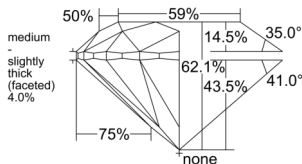

GIA®

FACSIMILE

GIA REPORT 2233735642

Verify this report at GIA.edu

GIA NATURAL DIAMOND DOSSIER®

October 10, 2025
GIA Report Number 2233735642
Shape and Cutting Style ..... Round Brilliant
Measurements ..... 5.67 - 5.70 x 3.53 mm

GRADING RESULTS

Carat Weight ..... 0.71 carat
Color Grade ..... G
Clarity Grade VVS1
Cut Grade ..... Excellent

ADDITIONAL GRADING INFORMATION

Polish ..... Excellent
Symmetry ..... Excellent
Fluorescence ..... None
Clarity Characteristics ..... Pinpoint
Inscription(s): GIA 2233735642

PROPORTIONS

Profile to actual proportions