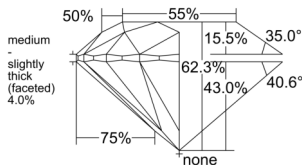

GIA®

FACSIMILE

GIA REPORT 2233824568

Verify this report at GIA.edu

GIA NATURAL DIAMOND DOSSIER®

January 05, 2026
GIA Report Number 2233824568
Shape and Cutting Style ..... Round Brilliant
Measurements ..... 4.26 - 4.29 x 2.66 mm

GRADING RESULTS

Carat Weight ..... 0.30 carat
Color Grade I
Clarity Grade VS2
Cut Grade ..... Excellent

ADDITIONAL GRADING INFORMATION

Polish ..... Excellent
Symmetry ..... Excellent
Fluorescence ..... None
Clarity Characteristics ..... Crystal, Cloud
Inscription(s): GIA 2233824568

PROPORTIONS

Profile to actual proportions

GRADING SCALES

GIA COLOR SCALE

COLORLESS	D
	E
	F
	G
	H
	I
	J
NEAR COLORLESS	K
	L
FAIN	M
	N
	O
	P
VERY LIGHT	Q
	R
	S
	T
	U
	V
	W
	X
	Y
LIGHT	Z

GIA CLARITY SCALE

FLAWLESS	INTERNAL FLAWLESS	
		FLAWLESS
VERY VERY SLIGHTLY INCLUDED	VVS₁	
	VVS₂	
VERY SLIGHTLY INCLUDED	VS₁	
	VS₂	
SLIGHTLY INCLUDED	SI₁	
	SI₂	
INCLUDED	I₁	
	I₂	
	I₃	

GIA CUT SCALE

EXCELLENT
VERY GOOD
GOOD
FAIR
POOR