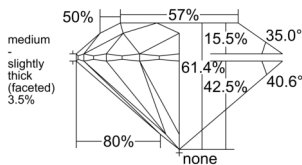

GIA®

FACSIMILE

GIA REPORT 2233853009

Verify this report at GIA.edu

GIA NATURAL DIAMOND DOSSIER®

February 05, 2026

GIA Report Number 2233853009

Shape and Cutting Style ..... Round Brilliant

Measurements ..... 5.70 - 5.71 x 3.51 mm

GRADING RESULTS

Carat Weight ..... 0.70 carat

Color Grade ..... E

Clarity Grade VS1

Cut Grade ..... Excellent

ADDITIONAL GRADING INFORMATION

Polish ..... Excellent

Symmetry ..... Excellent

Fluorescence ..... Strong Blue

Clarity Characteristics..... Crystal, Feather, Cavity, Pinpoint

Inscription(s): GIA 2233853009

PROPORTIONS

GRADING SCALES

GIA COLOR SCALE

COLORLESS	D
	E
	F
	G
	H
	I
	J
NEAR COLORLESS	K
	L
FAIN	M
	N
	O
	P
VERY LIGHT	Q
	R
	S
	T
	U
	V
	W
	X
	Y
LIGHT	Z

GIA CLARITY SCALE

FLAWLESS	INTERNAL FLAWLESS	
		FLAWLESS
VERY VERY SLIGHTLY INCLUDED	VVS₁	
	VVS₂	
VERY SLIGHTLY INCLUDED	VS₁	
	VS₂	
SLIGHTLY INCLUDED	SI₁	
	SI₂	
INCLUDED	I₁	
	I₂	
	I₃	

GIA CUT SCALE

EXCELLENT
VERY GOOD
GOOD
FAIR
POOR