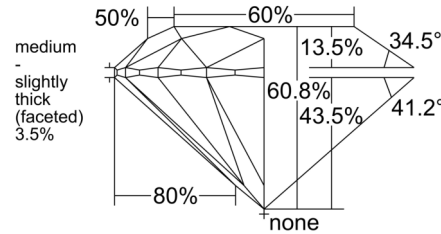

#### GRADING RESULTS

Carat Weight ..... 4.01 carat

Color Grade ..... L

Clarity Grade ..... SI1

Cut Grade ..... Excellent

#### PROPORTIONS

Profile to actual proportions