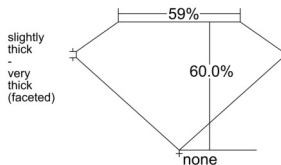

GIA®

FACSIMILE

GIA REPORT 2233876697

Verify this report at GIA.edu

GIA NATURAL DIAMOND DOSSIER®

February 11, 2026
GIA Report Number 2233876697
Shape and Cutting Style ..... Heart Brilliant
Measurements ..... 4.96 x 5.38 x 3.23 mm

GRADING RESULTS

Carat Weight ..... 0.50 carat
Color Grade ..... H
Clarity Grade VS1

ADDITIONAL GRADING INFORMATION

Polish ..... Excellent
Symmetry ..... Very Good
Fluorescence ..... None
Clarity Characteristics..... Cloud, Pinpoint, Indented Natural
Inscription(s): GIA 2233876697

PROPORTIONS

Profile not to actual proportions

GRADING SCALES

GIA COLOR SCALE		GIA CLARITY SCALE		
COLORLESS	D	VERY VERY SLIGHTLY INCLUDED	FLAWLESS	
	E		INTERNALLY FLAWLESS	
	F		VS₁	
	G		VS₂	
	NEAR COLORLESS	H	VERY SLIGHTLY INCLUDED	VS₁
		I		VS₂
		J	SLIGHTLY INCLUDED	I₁
		K		I₂
		L		I₃
		M		
FAINT	N	INCLUDED		
	O			
	P			
	Q			
	R			
	S			
	T			
	U			
VERT LIGHT	V			
	W			
	X			
	Y			
LIGHT	Z