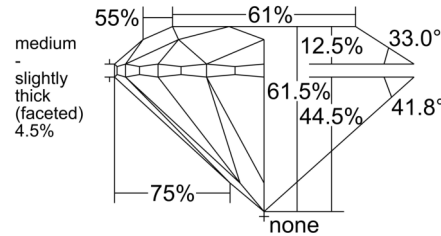

GIA NATURAL DIAMOND GRADING REPORT

April 18, 2026
 GIA Report Number 2233914538
 Shape and Cutting Style Round Brilliant
 Measurements 6.78 - 6.81 x 4.18 mm

GRADING RESULTS

Carat Weight 1.19 carat
 Color Grade K
 Clarity Grade VVS1
 Cut Grade Excellent

ADDITIONAL GRADING INFORMATION

Polish Excellent
 Symmetry Excellent
 Fluorescence Medium Blue
 Inscription(s): GIA 2233914538

PROPORTIONS

Profile to actual proportions

CLARITY CHARACTERISTICS

KEY TO SYMBOLS*

- Pinpoint
- ~ Feather

* Red symbols denote internal characteristics (inclusions). Green or black symbols denote external characteristics (blemishes). Diagram is an approximate representation of the diamond, and symbols shown indicate type, position, and approximate size of clarity characteristics. All clarity characteristics may not be shown. Details of finish are not shown.