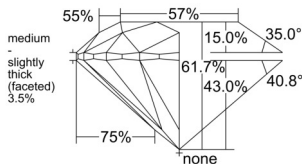

GIA®

FACSIMILE

GIA REPORT 2233937859

Verify this report at GIA.edu

GIA NATURAL DIAMOND DOSSIER®

May 04, 2026
GIA Report Number 2233937859
Shape and Cutting Style ..... Round Brilliant
Measurements ..... 4.70 - 4.74 x 2.91 mm

GRADING RESULTS

Carat Weight ..... 0.40 carat
Color Grade ..... H
Clarity Grade VS1
Cut Grade ..... Excellent

ADDITIONAL GRADING INFORMATION

Polish ..... Excellent
Symmetry ..... Excellent
Fluorescence ..... None
Clarity Characteristics ..... Cloud
Inscription(s): GIA 2233937859

PROPORTIONS

GRADING SCALES

GIA COLOR SCALE	GIA CLARITY SCALE	GIA CUT SCALE	
D	FLAWLESS	EXCELLENT	
E	INTERNALLY FLAWLESS		
F		VVS₁	VERY GOOD
G	VVS₂		
H	VS₁	GOOD	
I	VS₂		
J	SI₁	FAIR	
K	SI₂		
L	I₁	POOR	
M	I₂		
N	I₃		
O			
P			
Q			
R			
S			
T			
U			
V			
W			
X			
Y			
Z