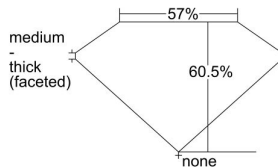

GIA®

FACSIMILE

GIA REPORT 2235016568

Verify this report at GIA.edu

GIA NATURAL DIAMOND DOSSIER®

July 19, 2023
GIA Report Number 2235016568
Shape and Cutting Style ..... Heart Brilliant
Measurements ..... 5.36 x 6.04 x 3.65 mm

GRADING RESULTS

Carat Weight ..... 0.70 carat
Color Grade ..... J
Clarity Grade VS1

ADDITIONAL GRADING INFORMATION

Polish ..... Excellent
Symmetry ..... Very Good
Fluorescence ..... None
Clarity Characteristics ..... Crystal, Cloud
Inscription(s): GIA 2235016568

PROPORTIONS

Profile not to actual proportions

GRADING SCALES

GIA COLOR SCALE		GIA CLARITY SCALE			
COLORLESS	D	VERY VERY SLIGHTLY INCLUDED	FLAWLESS		
	E		INTERNALLY FLAWLESS		
	F	VERY SLIGHTLY INCLUDED	VS₁		
	G		VS₂		
	H		VS₁		
	NEAR COLORLESS	I	SLIGHTLY INCLUDED	VS₂	
		J		SI₁	
		FAINT	K	INCLUDED	SI₂
			L		I₁
			M		I₂
VERT LIGHT	N	LIGHT	I₃		
	O				
	P				
	Q				
	R				
	S				
	T				
U					
V					
W					
X					
Y					
Z