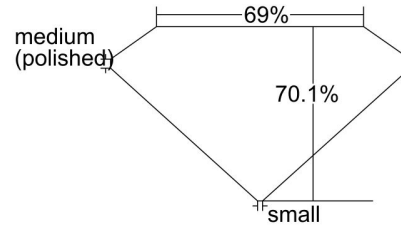

GIA NATURAL DIAMOND GRADING REPORT

July 27, 2023
GIA Report Number 2235022727
Shape and Cutting Style Emerald Cut
Measurements 10.70 x 7.66 x 5.37 mm

GRADING RESULTS

Carat Weight 4.02 carat
Color Grade H
Clarity Grade VS2

Profile not to actual proportions

CLARITY CHARACTERISTICS

KEY TO SYMBOLS*

- Cloud
- Crystal
- Feather

* Red symbols denote internal characteristics (inclusions). Green or black symbols denote external characteristics (blemishes). Diagram is an approximate representation of the diamond, and symbols shown indicate type, position, and approximate size of clarity characteristics. All clarity characteristics may not be shown. Details of finish are not shown.