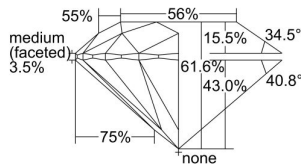

GIA®

FACSIMILE

GIA REPORT 2235108031

Verify this report at GIA.edu

GIA NATURAL DIAMOND DOSSIER®

October 27, 2023
GIA Report Number 2235108031
Shape and Cutting Style ..... Round Brilliant
Measurements ..... 4.31 - 4.33 x 2.66 mm

GRADING RESULTS

Carat Weight ..... 0.30 carat
Color Grade ..... F
Clarity Grade SI2
Cut Grade ..... Excellent

ADDITIONAL GRADING INFORMATION

Polish ..... Excellent
Symmetry ..... Excellent
Fluorescence ..... None
Clarity Characteristics ..... Cloud, Crystal
Inscription(s): GIA 2235108031

PROPORTIONS

Profile to actual proportions

GRADING SCALES

GIA COLOR SCALE	GIA CLARITY SCALE	GIA CUT SCALE	
D	FLAWLESS	EXCELLENT	
E	INTERNALLY FLAWLESS		
F		VVS₁	VERY GOOD
G	VVS₂		
H	VS₁	GOOD	
I	VS₂		
J	SI₁	FAIR	
K	SI₂		
L	I₁	POOR	
M	I₂		
N	I₃		
O			
P			
Q			
R			
S			
T			
U			
V			
W			
X			
Y			
Z