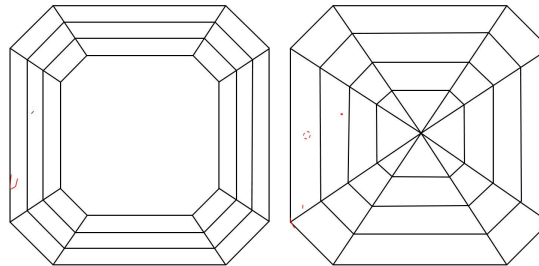

**GIA NATURAL DIAMOND GRADING REPORT**

November 22, 2023  
 GIA Report Number ..... 2235133389  
 Shape and Cutting Style ..... Square Emerald Cut  
 Measurements ..... 5.93 x 5.91 x 3.89 mm

**GRADING RESULTS**

Carat Weight ..... 1.21 carat  
 Color Grade ..... I  
 Clarity Grade ..... VS1

**ADDITIONAL GRADING INFORMATION**

Polish ..... Excellent  
 Symmetry ..... Very Good  
 Fluorescence ..... None  
 Inscription(s): GIA 2235133389

**PROPORTIONS**

Profile not to actual proportions

**CLARITY CHARACTERISTICS**

**KEY TO SYMBOLS\***

-  Feather
-  Needle
-  Cloud
-  Pinpoint

\* Red symbols denote internal characteristics (inclusions). Green or black symbols denote external characteristics (blemishes). Diagram is an approximate representation of the diamond, and symbols shown indicate type, position, and approximate size of clarity characteristics. All clarity characteristics may not be shown. Details of finish are not shown.