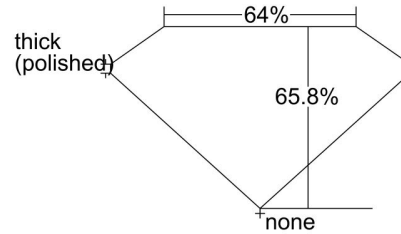

**GIA NATURAL DIAMOND GRADING REPORT**

November 22, 2023  
 GIA Report Number ..... 2235133389  
 Shape and Cutting Style ..... Square Emerald Cut  
 Measurements ..... 5.93 x 5.91 x 3.89 mm

**GRADING RESULTS**

Carat Weight ..... 1.21 carat  
 Color Grade ..... I  
 Clarity Grade ..... VS1

**ADDITIONAL GRADING INFORMATION**

Polish ..... Excellent  
 Symmetry ..... Very Good  
 Fluorescence ..... None  
 Inscription(s): GIA 2235133389

**PROPORTIONS**

Profile not to actual proportions

**CLARITY CHARACTERISTICS**

**KEY TO SYMBOLS\***

-  Feather
-  Needle
-  Cloud
-  Pinpoint

\* Red symbols denote internal characteristics (inclusions). Green or black symbols denote external characteristics (blemishes). Diagram is an approximate representation of the diamond, and symbols shown indicate type, position, and approximate size of clarity characteristics. All clarity characteristics may not be shown. Details of finish are not shown.