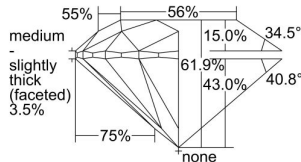

GIA®

FACSIMILE

GIA REPORT 2235195764

Verify this report at GIA.edu

GIA NATURAL DIAMOND DOSSIER®

February 15, 2024
GIA Report Number 2235195764
Shape and Cutting Style ..... Round Brilliant
Measurements ..... 4.29 - 4.32 x 2.66 mm

GRADING RESULTS

Carat Weight ..... 0.30 carat
Color Grade ..... E
Clarity Grade VS2
Cut Grade ..... Excellent

ADDITIONAL GRADING INFORMATION

Polish ..... Excellent
Symmetry ..... Excellent
Fluorescence ..... None
Clarity Characteristics ..... Cloud, Crystal
Inscription(s): GIA 2235195764

PROPORTIONS

Profile to actual proportions

GRADING SCALES

GIA COLOR SCALE	GIA CLARITY SCALE	GIA CUT SCALE	
D	FLAWLESS	EXCELLENT	
E	INTERNALLY FLAWLESS		
F		VVS₁	VERY GOOD
G	VVS₂		
H	VS₁	GOOD	
I	VS₂		
J	SI₁	FAIR	
K	SI₂		
L	I₁	POOR	
M	I₂		
N	I₃		
O			
P			
Q			
R			
S			
T			
U			
V			
W			
X			
Y			
Z