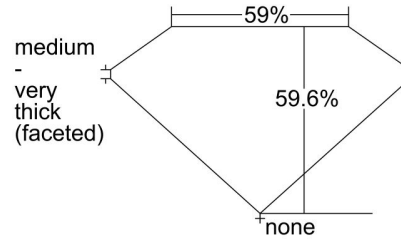

GIA NATURAL DIAMOND GRADING REPORT

March 06, 2024
 GIA Report Number 2235205735
 Shape and Cutting Style Heart Brilliant
 Measurements 9.41 x 11.08 x 6.61 mm

GRADING RESULTS

Carat Weight 4.01 carat
 Color Grade J
 Clarity Grade VS2

ADDITIONAL GRADING INFORMATION

Polish Excellent
 Symmetry Very Good
 Fluorescence Faint
 Inscription(s): GIA 2235205735

Comments: Clouds are not shown. Pinpoints are not shown.

PROPORTIONS

Profile not to actual proportions

CLARITY CHARACTERISTICS

KEY TO SYMBOLS*

- Crystal
- ∖ Needle

* Red symbols denote internal characteristics (inclusions). Green or black symbols denote external characteristics (blemishes). Diagram is an approximate representation of the diamond, and symbols shown indicate type, position, and approximate size of clarity characteristics. All clarity characteristics may not be shown. Details of finish are not shown.