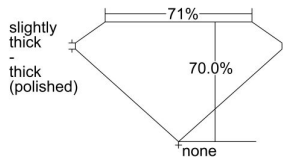

GIA®

FACSIMILE

GIA REPORT 2235211536

Verify this report at GIA.edu

GIA NATURAL DIAMOND DOSSIER®

March 04, 2024
GIA Report Number 2235211536
Shape and Cutting Style ..... Square Modified Brilliant
Measurements ..... 4.01 x 3.94 x 2.76 mm

GRADING RESULTS

Carat Weight ..... 0.36 carat
Color Grade ..... E
Clarity Grade ..... Flawless

ADDITIONAL GRADING INFORMATION

Polish ..... Excellent
Symmetry ..... Very Good
Fluorescence ..... None
Clarity Characteristics ..... None
Inscription(s): GIA 2235211536

PROPORTIONS

Profile not to actual proportions

GRADING SCALES

GIA COLOR SCALE		GIA CLARITY SCALE			
COLORLESS	D	VERY VERY SLIGHTLY INCLUDED	FLAWLESS		
	E		INTERNALLY FLAWLESS		
	F	VERY SLIGHTLY INCLUDED	VVS₁		
	G		VVS₂		
	H		VS₁		
	NEAR COLORLESS	I	SLIGHTLY INCLUDED	VS₂	
		J		SI₁	
		FAINT	K	INCLUDED	SI₂
			L		I₁
			M		I₂
VERT LIGHT	N	LIGHT	I₃		
	O				
	P				
	Q				
	R