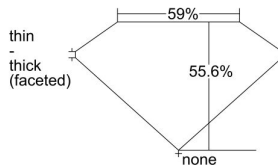

GIA®

FACSIMILE

GIA REPORT 2235218815

Verify this report at GIA.edu

GIA NATURAL DIAMOND DOSSIER®

March 12, 2024
GIA Report Number 2235218815
Shape and Cutting Style ..... Heart Brilliant
Measurements ..... 4.90 x 5.75 x 3.20 mm

GRADING RESULTS

Carat Weight ..... 0.53 carat
Color Grade I
Clarity Grade VVS1

ADDITIONAL GRADING INFORMATION

Polish ..... Excellent
Symmetry ..... Very Good
Fluorescence ..... None
Clarity Characteristics..... Chip
Inscription(s): GIA 2235218815

PROPORTIONS

Profile not to actual proportions

GRADING SCALES

GIA COLOR SCALE		GIA CLARITY SCALE				
COLORLESS	D	VERY VERY SLIGHTLY INCLUDED	FLAWLESS			
	E		INTERNALLY FLAWLESS			
	F		VVS₁			
	NEAR COLORLESS	G	VERY SLIGHTLY INCLUDED	VVS₂		
		H		VS₁		
		FAINT	I	SLIGHTLY INCLUDED	VS₂	
			J		SI₁	
			LIGHT	K	INCLUDED	SI₂
	L	I₁				
	M	I₂				
N	NOT GRADED	I₃				
O						
P						
Q						
R						
S						
T						
U						
V						
W						
X						
Y						
Z