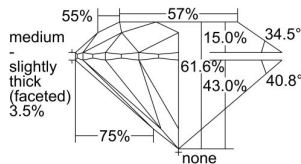

GIA®

FACSIMILE

GIA REPORT 2235230984

Verify this report at GIA.edu

GIA NATURAL DIAMOND DOSSIER®

March 21, 2024
GIA Report Number 2235230984
Shape and Cutting Style ..... Round Brilliant
Measurements ..... 4.31 - 4.33 x 2.66 mm

GRADING RESULTS

Carat Weight ..... 0.30 carat
Color Grade ..... E
Clarity Grade VS2
Cut Grade ..... Excellent

ADDITIONAL GRADING INFORMATION

Polish ..... Excellent
Symmetry ..... Excellent
Fluorescence ..... None
Clarity Characteristics ..... Cloud
Inscription(s): GIA 2235230984

PROPORTIONS

Profile to actual proportions

GRADING SCALES

GIA COLOR SCALE	GIA CLARITY SCALE	GIA CUT SCALE	
D	FLAWLESS	EXCELLENT	
E	INTERNALLY FLAWLESS		
F		VVS₁	VERY GOOD
G	VVS₂		
H	VS₁	GOOD	
I	VS₂		
J	SI₁	FAIR	
K	SI₂		
L	I₁	POOR	
M	I₂		
N	I₃		
O			
P			
Q			
R			
S			
T			
U			
V			
W			
X			
Y			
Z