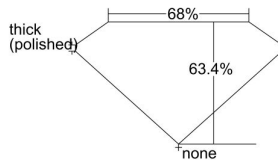

GIA®

FACSIMILE

GIA REPORT 2235242671

Verify this report at GIA.edu

GIA NATURAL DIAMOND DOSSIER®

March 29, 2024
GIA Report Number 2235242671
Shape and Cutting Style ..... **Cut-Cornered Rectangular Modified Brilliant**
Measurements ..... 6.01 x 4.59 x 2.91 mm

GRADING RESULTS

Carat Weight ..... 0.70 carat
Color Grade ..... H
Clarity Grade VVS1

ADDITIONAL GRADING INFORMATION

Polish ..... Excellent
Symmetry ..... Very Good
Fluorescence ..... None
Clarity Characteristics ..... Cloud, Pinpoint
Inscription(s): GIA 2235242671

PROPORTIONS

Profile not to actual proportions

GRADING SCALES

GIA COLOR SCALE		GIA CLARITY SCALE	
COLORLESS	D	VERY VERY SLIGHTLY INCLUDED	FLAWLESS
	E		INTERNALLY FLAWLESS
	F		VVS₁
NEAR COLORLESS	G	VERY SLIGHTLY INCLUDED	VVS₂
	H		VS₁
	I		VS₂
FANT	J	SLIGHTLY INCLUDED	SI₁
	K		SI₂
	L		I₁
VERT LIGHT	M	INCLUDED	I₂
	N		I₃
	O		
LIGHT	P		
	Q		
	R		
	S		
	T		
	U		
	V		
W			
X			
Y			
Z