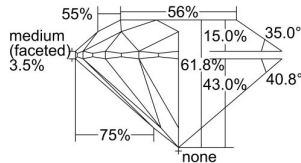

GIA®

FACSIMILE

GIA REPORT 2235246383

Verify this report at GIA.edu

GIA NATURAL DIAMOND DOSSIER®

April 03, 2024
GIA Report Number 2235246383
Shape and Cutting Style ..... Round Brilliant
Measurements ..... 4.77 - 4.78 x 2.95 mm

GRADING RESULTS

Carat Weight ..... 0.41 carat
Color Grade I
Clarity Grade VS2
Cut Grade ..... Excellent

ADDITIONAL GRADING INFORMATION

Polish ..... Excellent
Symmetry ..... Excellent
Fluorescence ..... None
Clarity Characteristics ..... Cloud, Crystal
Inscription(s): GIA 2235246383

PROPORTIONS

Profile to actual proportions

GRADING SCALES

GIA COLOR SCALE	GIA CLARITY SCALE	GIA CUT SCALE	
D	FLAWLESS	EXCELLENT	
E	INTERNALLY FLAWLESS		
F		VVS₁	VERY GOOD
G	VVS₂		
H	VS₁	GOOD	
I	VS₂		
J	SI₁	FAIR	
K	SI₂		
L	I₁	POOR	
M	I₂		
N	I₃		
O			
P			
Q			
R			
S			
T			
U			
V			
W			
X			
Y			
Z