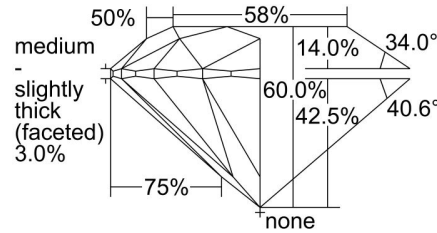

GIA NATURAL DIAMOND GRADING REPORT

May 09, 2024  
 GIA Report Number ..... 2235252043  
 Shape and Cutting Style ..... Round Brilliant  
 Measurements ..... 6.71 - 6.76 x 4.04 mm

GRADING RESULTS

Carat Weight ..... 1.12 carat  
 Color Grade ..... D  
 Clarity Grade ..... Flawless  
 Cut Grade ..... Excellent

ADDITIONAL GRADING INFORMATION

Polish ..... Excellent  
 Symmetry ..... Excellent  
 Fluorescence ..... None  
 Inscription(s): GIA 2235252043

PROPORTIONS

Profile to actual proportions

CLARITY CHARACTERISTICS