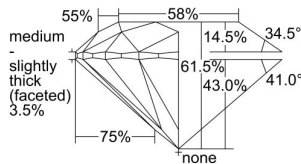

GIA®

FACSIMILE

GIA REPORT 2235256698

Verify this report at GIA.edu

GIA NATURAL DIAMOND DOSSIER®

April 15, 2024
GIA Report Number 2235256698
Shape and Cutting Style ..... Round Brilliant
Measurements ..... 4.28 - 4.30 x 2.64 mm

GRADING RESULTS

Carat Weight ..... 0.30 carat
Color Grade ..... E
Clarity Grade VS2
Cut Grade ..... Excellent

ADDITIONAL GRADING INFORMATION

Polish ..... Excellent
Symmetry ..... Excellent
Fluorescence ..... None
Clarity Characteristics ..... Cloud, Crystal
Inscription(s): GIA 2235256698

PROPORTIONS

Profile to actual proportions

GRADING SCALES

GIA COLOR SCALE

COLOREDNESS	D
	E
	F
	G
	H
	I
	J
NEAR COLORLESS	K
	L
Faint	M
	N
	O
	P
	Q
Very Light	R
	S
	T
	U
	V
	W
	X
	Y
Light	Z

GIA CLARITY SCALE

FLAWLESS	VERY VERY SLIGHTLY INCLUDED	VS₁	VS₂	SI₁	SI₂	I₁	I₂	I₃	
									FLAWLESS
INTERNALLY FLAWLESS	VERY SLIGHTLY INCLUDED								

GIA CUT SCALE

EXCELLENT
VERY GOOD
GOOD
FAIR
POOR