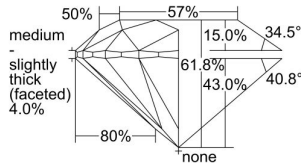

GIA®

FACSIMILE

GIA REPORT 2235268086

Verify this report at GIA.edu

GIA NATURAL DIAMOND DOSSIER®

April 24, 2024
GIA Report Number 2235268086
Shape and Cutting Style ..... Round Brilliant
Measurements ..... 4.69 - 4.72 x 2.91 mm

GRADING RESULTS

Carat Weight ..... 0.40 carat
Color Grade ..... F
Clarity Grade VS1
Cut Grade ..... Excellent

ADDITIONAL GRADING INFORMATION

Polish ..... Excellent
Symmetry ..... Excellent
Fluorescence ..... None
Clarity Characteristics..... Crystal, Cloud, Needle, Pinpoint
Inscription(s): GIA 2235268086

PROPORTIONS

Profile to actual proportions

GRADING SCALES

GIA COLOR SCALE	GIA CLARITY SCALE	GIA CUT SCALE	
D	FLAWLESS	EXCELLENT	
E	INTERNALLY FLAWLESS		
F		VVS₁	VERY GOOD
G	VVS₂		
H	VS₁	GOOD	
I	VS₂		
J	SI₁	FAIR	
K	SI₂		
L	I₁	POOR	
M			
N			
O	I₂		
P			
Q			
R	I₃		
S			
T			
U			
V			
W			
X			
Y			
Z