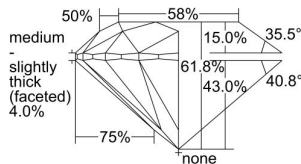

GIA®

FACSIMILE

GIA REPORT 2235270634

Verify this report at GIA.edu

GIA NATURAL DIAMOND DOSSIER®

April 25, 2024
GIA Report Number 2235270634
Shape and Cutting Style ..... Round Brilliant
Measurements ..... 4.68 - 4.72 x 2.91 mm

GRADING RESULTS

Carat Weight ..... 0.40 carat
Color Grade ..... J
Clarity Grade VS1
Cut Grade ..... Excellent

ADDITIONAL GRADING INFORMATION

Polish ..... Excellent
Symmetry ..... Excellent
Fluorescence ..... Faint
Clarity Characteristics..... Crystal, Feather, Needle, Cloud
Inspection(s): GIA 2235270634

PROPORTIONS

Profile to actual proportions

GRADING SCALES

GIA COLOR SCALE	GIA CLARITY SCALE	GIA CUT SCALE	
D	FLAWLESS	EXCELLENT	
E	INTERNALLY FLAWLESS		
F		VVS₁	VERY GOOD
G	VVS₂		
H	VS₁	GOOD	
I	VS₂		
J	SI₁	FAIR	
K	SI₂		
L	I₁	POOR	
M	I₂		
N	I₃		
O			
P			
Q			
R			
S			
T			
U			
V			
W			
X			
Y			
Z