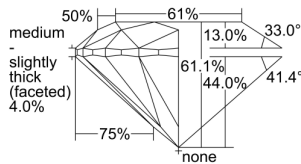

GIA®

FACSIMILE

GIA REPORT 2235272603

Verify this report at GIA.edu

GIA NATURAL DIAMOND DOSSIER®

May 01, 2024
GIA Report Number 2235272603
Shape and Cutting Style ..... Round Brilliant
Measurements ..... 5.11 - 5.14 x 3.13 mm

GRADING RESULTS

Carat Weight ..... 0.51 carat
Color Grade ..... G
Clarity Grade VS1
Cut Grade ..... Excellent

ADDITIONAL GRADING INFORMATION

Polish ..... Excellent
Symmetry ..... Excellent
Fluorescence ..... None
Clarity Characteristics ..... Cloud, Pinpoint
Inscription(s): GIA 2235272603

PROPORTIONS

Profile to actual proportions

GRADING SCALES

GIA COLOR SCALE	GIA CLARITY SCALE	GIA CUT SCALE	
D	FLAWLESS	EXCELLENT	
E	INTERNALLY FLAWLESS		
F		VVS₁	VERY GOOD
G	VVS₂		
H	VS₁	GOOD	
I	VS₂		
J	SI₁	FAIR	
K	SI₂		
L	I₁	POOR	
M	I₂		
N	I₃		
O			
P			
Q			
R			
S			
T			
U			
V			
W			
X			
Y			
Z