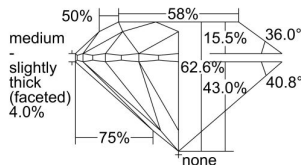

GIA®

FACSIMILE

GIA REPORT 2235283763

Verify this report at GIA.edu

GIA NATURAL DIAMOND DOSSIER®

May 20, 2024
GIA Report Number 2235283763
Shape and Cutting Style ..... Round Brilliant
Measurements ..... 5.66 - 5.70 x 3.56 mm

GRADING RESULTS

Carat Weight ..... 0.71 carat
Color Grade ..... E
Clarity Grade ..... Flawless
Cut Grade ..... Excellent

ADDITIONAL GRADING INFORMATION

Polish ..... Excellent
Symmetry ..... Excellent
Fluorescence ..... Faint
Clarity Characteristics ..... None
Inscription(s): GIA 2235283763

PROPORTIONS

Profile to actual proportions

GRADING SCALES

GIA COLOR SCALE

COLOURESS	D
	E
	F
	G
	H
	I
	J
NEAR COLOURESS	K
	L
FAIN	M
	N
	O
	P
VERY LIGHT	Q
	R
	S
	T
	U
	V
	W
	X
	Y
LIGHT	Z

GIA CLARITY SCALE

VERY VERY SLIGHTLY INCLUDED	FLAWLESS
	INTERNALLY FLAWLESS
VERY SLIGHTLY INCLUDED	VVS₁
	VVS₂
SLIGHTLY INCLUDED	VS₁
	VS₂
INCLUDED	SI₁
	SI₂
	I₁
	I₂
	I₃

GIA CUT SCALE

EXCELLENT
VERY GOOD
GOOD
FAIR
POOR