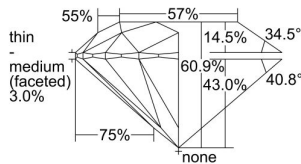

GIA®

FACSIMILE

GIA REPORT 2235287240

Verify this report at GIA.edu

GIA NATURAL DIAMOND DOSSIER®

May 14, 2024
GIA Report Number 2235287240
Shape and Cutting Style ..... Round Brilliant
Measurements ..... 4.34 - 4.36 x 2.65 mm

GRADING RESULTS

Carat Weight ..... 0.30 carat
Color Grade ..... F
Clarity Grade VS1
Cut Grade ..... Excellent

ADDITIONAL GRADING INFORMATION

Polish ..... Excellent
Symmetry ..... Excellent
Fluorescence ..... Faint
Clarity Characteristics ..... Crystal, Pinpoint
Inscription(s): GIA 2235287240

PROPORTIONS

Profile to actual proportions

GRADING SCALES

GIA COLOR SCALE	GIA CLARITY SCALE	GIA CUT SCALE
COLOURLESS	FLAWLESS	EXCELLENT
D	INTERNALLY FLAWLESS	
E	VVS₁	VERY GOOD
F		
G	VS₁	GOOD
H		
I	SI₁	FAIR
J		
K	I₁	POOR
L		
M	I₂	
N		
O	I₃	
P		
Q		
R		
S		
T		
U		
V		
W		
X		
Y		
Z