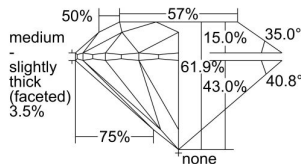

GIA®

FACSIMILE

GIA REPORT 2235287313

Verify this report at GIA.edu

GIA NATURAL DIAMOND DOSSIER®

May 14, 2024
GIA Report Number 2235287313
Shape and Cutting Style ..... Round Brilliant
Measurements ..... 4.71 - 4.74 x 2.93 mm

GRADING RESULTS

Carat Weight ..... 0.40 carat
Color Grade ..... E
Clarity Grade S11
Cut Grade ..... Excellent

ADDITIONAL GRADING INFORMATION

Polish ..... Excellent
Symmetry ..... Excellent
Fluorescence ..... None
Clarity Characteristics ..... Cloud
Inscription(s): GIA 2235287313

PROPORTIONS

Profile to actual proportions

GRADING SCALES

GIA COLOR SCALE	GIA CLARITY SCALE	GIA CUT SCALE	
D	FLAWLESS	EXCELLENT	
E	INTERNALLY FLAWLESS		
F		VVS₁	VERY GOOD
G	VVS₂		
H	VS₁	GOOD	
I	VS₂		
J	S1₁	FAIR	
K	S1₂		
L	I₁	POOR	
M	I₂		
N	I₃		
O			
P			
Q			
R			
S			
T			
U			
V			
W			
X			
Y			
Z