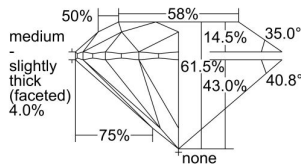

GIA®

FACSIMILE

GIA REPORT 2235287504

Verify this report at GIA.edu

GIA NATURAL DIAMOND DOSSIER®

May 15, 2024
GIA Report Number 2235287504
Shape and Cutting Style ..... Round Brilliant
Measurements ..... 4.70 - 4.73 x 2.90 mm

GRADING RESULTS

Carat Weight ..... 0.40 carat
Color Grade ..... D
Clarity Grade VS1
Cut Grade ..... Excellent

ADDITIONAL GRADING INFORMATION

Polish ..... Excellent
Symmetry ..... Excellent
Fluorescence ..... None
Clarity Characteristics..... Crystal, Needle, Indented Natural
Inscription(s): GIA 2235287504

PROPORTIONS

Profile to actual proportions

GRADING SCALES

GIA COLOR SCALE	GIA CLARITY SCALE	GIA CUT SCALE	
D	FLAWLESS	EXCELLENT	
E	INTERNALLY FLAWLESS		
F		VVS₁	VERY GOOD
G	VVS₂		
H	VS₁	GOOD	
I	VS₂		
J	SI₁	FAIR	
K	SI₂		
L	I₁	POOR	
M	I₂		
N	I₃		
O			
P			
Q			
R			
S			
T			
U			
V			
W			
X			
Y			
Z