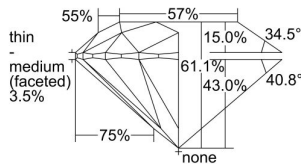

GIA®

FACSIMILE

GIA REPORT 2235288872

Verify this report at GIA.edu

GIA NATURAL DIAMOND DOSSIER®

May 16, 2024
GIA Report Number 2235288872
Shape and Cutting Style ..... Round Brilliant
Measurements ..... 4.33 - 4.35 x 2.65 mm

GRADING RESULTS

Carat Weight ..... 0.30 carat
Color Grade ..... G
Clarity Grade VS1
Cut Grade ..... Excellent

ADDITIONAL GRADING INFORMATION

Polish ..... Excellent
Symmetry ..... Excellent
Fluorescence ..... Faint
Clarity Characteristics..... Cloud, Crystal, Pinpoint
Inscription(s): GIA 2235288872

PROPORTIONS

Profile to actual proportions

GRADING SCALES

GIA COLOR SCALE	GIA CLARITY SCALE	GIA CUT SCALE	
COLOURLESS D	FLAWLESS	EXCELLENT	
E	INTERNALLY FLAWLESS		
F		VVS₁	VERY GOOD
G	VVS₂		
H	VS₁	GOOD	
I	VS₂		
J	SI₁	FAIR	
K	SI₂		
L	I₁	POOR	
M	I₂		
N	I₃		
O			
P			
Q			
R			
S			
T			
U			
V			
W			
X			
Y			
Z