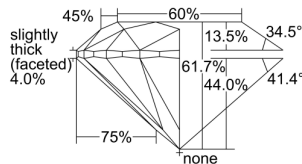

GIA®

FACSIMILE

GIA REPORT 2235299583

Verify this report at GIA.edu

GIA NATURAL DIAMOND DOSSIER®

May 29, 2024
GIA Report Number 2235299583
Shape and Cutting Style ..... Round Brilliant
Measurements ..... 5.07 - 5.10 x 3.14 mm

GRADING RESULTS

Carat Weight ..... 0.50 carat
Color Grade ..... E
Clarity Grade VVS1
Cut Grade ..... Excellent

ADDITIONAL GRADING INFORMATION

Polish ..... Excellent
Symmetry ..... Excellent
Fluorescence ..... None
Clarity Characteristics ..... Pinpoint
Inscription(s): GIA 2235299583

PROPORTIONS

Profile to actual proportions