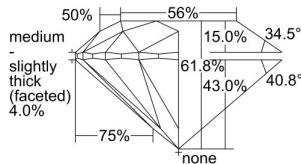

GIA®

FACSIMILE

GIA REPORT 2235305771

Verify this report at GIA.edu

GIA NATURAL DIAMOND DOSSIER®

June 03, 2024
GIA Report Number 2235305771
Shape and Cutting Style ..... Round Brilliant
Measurements ..... 5.72 - 5.75 x 3.55 mm

GRADING RESULTS

Carat Weight ..... 0.72 carat
Color Grade ..... D
Clarity Grade S11
Cut Grade ..... Excellent

ADDITIONAL GRADING INFORMATION

Polish ..... Excellent
Symmetry ..... Excellent
Fluorescence ..... Faint
Clarity Characteristics ..... Crystal
Inscription(s): GIA 2235305771

PROPORTIONS

Profile to actual proportions

GRADING SCALES

GIA COLOR SCALE	GIA CLARITY SCALE	GIA CUT SCALE	
D	FLAWLESS	EXCELLENT	
E	INTERNALLY FLAWLESS		
F		VVS₁	VERY GOOD
G	VVS₂		
H	VS₁	GOOD	
I	VS₂		
J	S1₁	FAIR	
K	S1₂		
L	I₁	POOR	
M	I₂		
N	I₃		
O			
P			
Q			
R			
S			
T			
U			
V			
W			
X			
Y			
Z