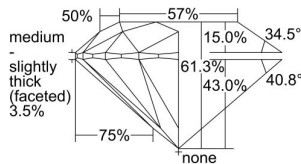

GIA®

FACSIMILE

GIA REPORT 2235305832

Verify this report at GIA.edu

GIA NATURAL DIAMOND DOSSIER®

June 03, 2024
GIA Report Number 2235305832
Shape and Cutting Style ..... Round Brilliant
Measurements ..... 5.60 - 5.64 x 3.45 mm

GRADING RESULTS

Carat Weight ..... 0.67 carat
Color Grade ..... E
Clarity Grade S11
Cut Grade ..... Excellent

ADDITIONAL GRADING INFORMATION

Polish ..... Excellent
Symmetry ..... Excellent
Fluorescence ..... None
Clarity Characteristics ..... Crystal, Cloud
Inscription(s): GIA 2235305832

PROPORTIONS

Profile to actual proportions

GRADING SCALES

GIA COLOR SCALE	GIA CLARITY SCALE	GIA CUT SCALE	
D	FLAWLESS	EXCELLENT	
E	INTERNALLY FLAWLESS		
F		VVS₁	VERY GOOD
G	VVS₂		
H	VS₁	GOOD	
I	VS₂		
J	S1₁	FAIR	
K	S1₂		
L	I₁	POOR	
M	I₂		
N	I₃		
O			
P			
Q			
R			
S			
T			
U			
V			
W			
X			
Y			
Z