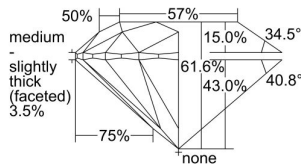

GIA®

FACSIMILE

GIA REPORT 2235305835

Verify this report at GIA.edu

GIA NATURAL DIAMOND DOSSIER®

June 03, 2024
GIA Report Number 2235305835
Shape and Cutting Style ..... Round Brilliant
Measurements ..... 5.43 - 5.47 x 3.35 mm

GRADING RESULTS

Carat Weight ..... 0.61 carat
Color Grade ..... E
Clarity Grade S11
Cut Grade ..... Excellent

ADDITIONAL GRADING INFORMATION

Polish ..... Excellent
Symmetry ..... Excellent
Fluorescence ..... Faint
Clarity Characteristics ..... Cloud, Feather
Inscription(s): GIA 2235305835

PROPORTIONS

Profile to actual proportions