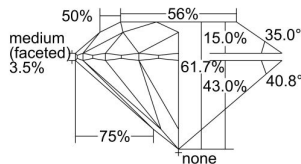

GIA®

FACSIMILE

GIA REPORT 2235305840

Verify this report at GIA.edu

GIA NATURAL DIAMOND DOSSIER®

June 03, 2024
GIA Report Number 2235305840
Shape and Cutting Style ..... Round Brilliant
Measurements ..... 5.44 - 5.46 x 3.36 mm

GRADING RESULTS

Carat Weight ..... 0.61 carat
Color Grade ..... F
Clarity Grade SI2
Cut Grade ..... Excellent

ADDITIONAL GRADING INFORMATION

Polish ..... Excellent
Symmetry ..... Excellent
Fluorescence ..... None
Clarity Characteristics ..... Crystal
Inscription(s): GIA 2235305840

PROPORTIONS

Profile to actual proportions

GRADING SCALES

GIA COLOR SCALE

COLORED	D
	E
	F
	G
	H
	I
	J
NEAR COLORLESS	K
	L
FAIN	M
	N
	O
	P
	Q
VERY LIGHT	R
	S
	T
	U
	V
	W
	X
	Y
LIGHT	Z

GIA CLARITY SCALE

VERY VERY SLIGHTLY INCLUDED	FLAWLESS
	INTERNALLY FLAWLESS
VERY SLIGHTLY INCLUDED	VVS₁
	VVS₂
SLIGHTLY INCLUDED	VS₁
	VS₂
INCLUDED	SI₁
	SI₂
	I₁
	I₂
	I₃

GIA CUT SCALE

EXCELLENT
VERY GOOD
GOOD
FAIR
POOR