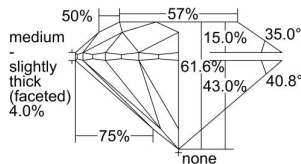

GIA®

FACSIMILE

GIA REPORT 2235305853

Verify this report at GIA.edu

GIA NATURAL DIAMOND DOSSIER®

June 03, 2024
GIA Report Number 2235305853
Shape and Cutting Style ..... Round Brilliant
Measurements ..... 5.87 - 5.91 x 3.63 mm

GRADING RESULTS

Carat Weight ..... 0.78 carat
Color Grade ..... G
Clarity Grade VS2
Cut Grade ..... Excellent

ADDITIONAL GRADING INFORMATION

Polish ..... Excellent
Symmetry ..... Excellent
Fluorescence ..... None
Clarity Characteristics ..... Crystal, Cloud
Inscription(s): GIA 2235305853

PROPORTIONS

Profile to actual proportions

GRADING SCALES

GIA COLOR SCALE	GIA CLARITY SCALE	GIA CUT SCALE	
D	FLAWLESS	EXCELLENT	
E	INTERNALLY FLAWLESS		
F		VVS₁	VERY GOOD
G	VVS₂		
H	VS₁	GOOD	
I	VS₂		
J	SI₁	FAIR	
K	SI₂		
L	I₁	POOR	
M	I₂		
N	I₃		
O			
P			
Q			
R			
S			
T			
U			
V			
W			
X			
Y			
Z