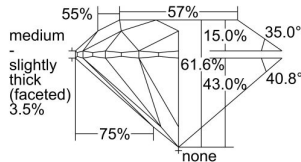

GIA®

FACSIMILE

GIA REPORT 2235306041

Verify this report at GIA.edu

GIA NATURAL DIAMOND DOSSIER®

June 03, 2024
GIA Report Number 2235306041
Shape and Cutting Style ..... Round Brilliant
Measurements ..... 4.72 - 4.75 x 2.92 mm

GRADING RESULTS

Carat Weight ..... 0.40 carat
Color Grade ..... F
Clarity Grade S11
Cut Grade ..... Excellent

ADDITIONAL GRADING INFORMATION

Polish ..... Excellent
Symmetry ..... Excellent
Fluorescence ..... None
Clarity Characteristics ..... Cloud
Inscription(s): GIA 2235306041

PROPORTIONS

Profile to actual proportions

GRADING SCALES

GIA COLOR SCALE	GIA CLARITY SCALE	GIA CUT SCALE	
D	FLAWLESS	EXCELLENT	
E	INTERNALLY FLAWLESS		
F		VVS₁	VERY GOOD
G	VVS₂		
H	VS₁	GOOD	
I	VS₂		
J	S1₁	FAIR	
K	S1₂		
L	I₁	POOR	
M	I₂		
N	I₃		
O			
P			
Q			
R			
S			
T			
U			
V			
W			
X			
Y			
Z