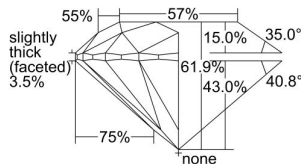

GIA®

FACSIMILE

GIA REPORT 2235306236

Verify this report at GIA.edu

GIA NATURAL DIAMOND DOSSIER®

June 04, 2024
GIA Report Number 2235306236
Shape and Cutting Style ..... Round Brilliant
Measurements ..... 4.27 - 4.29 x 2.65 mm

GRADING RESULTS

Carat Weight ..... 0.30 carat
Color Grade ..... F
Clarity Grade S11
Cut Grade ..... Excellent

ADDITIONAL GRADING INFORMATION

Polish ..... Excellent
Symmetry ..... Excellent
Fluorescence ..... None
Clarity Characteristics..... Cloud, Crystal, Feather
Inscription(s): GIA 2235306236

PROPORTIONS

Profile to actual proportions

GRADING SCALES

GIA COLOR SCALE	GIA CLARITY SCALE	GIA CUT SCALE	
D	FLAWLESS	EXCELLENT	
E	INTERNALLY FLAWLESS		
F		VVS₁	VERY GOOD
G	VVS₂		
H	VS₁	GOOD	
I	VS₂		
J	S1₁	FAIR	
K	S1₂		
L	I₁	POOR	
M	I₂		
N	I₃		
O			
P			
Q			
R			
S			
T			
U			
V			
W			
X			
Y			
Z