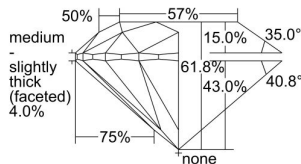

GIA®

FACSIMILE

GIA REPORT 2235306271

Verify this report at GIA.edu

GIA NATURAL DIAMOND DOSSIER®

June 03, 2024
GIA Report Number 2235306271
Shape and Cutting Style ..... Round Brilliant
Measurements ..... 5.23 - 5.25 x 3.24 mm

GRADING RESULTS

Carat Weight ..... 0.55 carat
Color Grade ..... H
Clarity Grade VS1
Cut Grade ..... Excellent

ADDITIONAL GRADING INFORMATION

Polish ..... Excellent
Symmetry ..... Excellent
Fluorescence ..... Faint
Clarity Characteristics..... Crystal, Cloud, Needle, Pinpoint
Inspection(s): GIA 2235306271

PROPORTIONS

Profile to actual proportions

GRADING SCALES

GIA COLOR SCALE	GIA CLARITY SCALE	GIA CUT SCALE	
D	FLAWLESS	EXCELLENT	
E	INTERNALLY FLAWLESS		
F		VVS₁	VERY GOOD
G	VVS₂		
H	VS₁	GOOD	
I	VS₂		
J	SI₁	FAIR	
K	SI₂		
L	I₁	POOR	
M	I₂		
N	I₃		
O			
P			
Q			
R			
S			
T			
U			
V			
W			
X			
Y			
Z