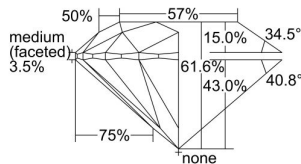

GIA®

FACSIMILE

GIA REPORT 2235306285

Verify this report at GIA.edu

GIA NATURAL DIAMOND DOSSIER®

June 04, 2024
GIA Report Number 2235306285
Shape and Cutting Style ..... Round Brilliant
Measurements ..... 4.77 - 4.79 x 2.95 mm

GRADING RESULTS

Carat Weight ..... 0.41 carat
Color Grade ..... F
Clarity Grade S11
Cut Grade ..... Excellent

ADDITIONAL GRADING INFORMATION

Polish ..... Excellent
Symmetry ..... Excellent
Fluorescence ..... None
Clarity Characteristics ..... Crystal
Inscription(s): GIA 2235306285

PROPORTIONS

Profile to actual proportions

GRADING SCALES

GIA COLOR SCALE

COLOREDNESS	D
	E
	F
	G
	H
	I
	J
NEAR COLORLESS	K
	L
Faint	M
	N
	O
	P
Very Light	Q
	R
	S
	T
	U
	V
Light	W
	X
	Y
	Z

GIA CLARITY SCALE

FLAWLESS	VERY VERY SLIGHTLY INCLUDED	VVS₁	
			VVS₂
INTERNALLY FLAWLESS	VERY SLIGHTLY INCLUDED	VS₁	
		VS₂	
SLIGHTLY INCLUDED	INCLUDED	I₁	
		I₂	
		I₃	

GIA CUT SCALE

EXCELLENT	VERY GOOD	GOOD	FAIR	POOR