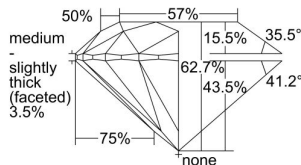

GIA®

FACSIMILE

GIA REPORT 2235315472

Verify this report at GIA.edu

GIA NATURAL DIAMOND DOSSIER®

June 12, 2024
GIA Report Number 2235315472
Shape and Cutting Style ..... Round Brilliant
Measurements ..... 5.64 - 5.68 x 3.55 mm

GRADING RESULTS

Carat Weight ..... 0.70 carat
Color Grade ..... F
Clarity Grade VS1
Cut Grade ..... Excellent

ADDITIONAL GRADING INFORMATION

Polish ..... Excellent
Symmetry ..... Excellent
Fluorescence ..... None
Clarity Characteristics..... Crystal, Cloud, Feather, Pinpoint
Inspection(s): GIA 2235315472

PROPORTIONS

Profile to actual proportions

GRADING SCALES

GIA COLOR SCALE	GIA CLARITY SCALE	GIA CUT SCALE	
D	FLAWLESS	EXCELLENT	
E	INTERNALLY FLAWLESS		
F		VVS₁	VERY GOOD
G	VVS₂		
H	VS₁	GOOD	
I	VS₂		
J	SI₁	FAIR	
K	SI₂		
L	I₁	POOR	
M	I₂		
N	I₃		
O			
P			
Q			
R			
S			
T			
U			
V			
W			
X			
Y			
Z