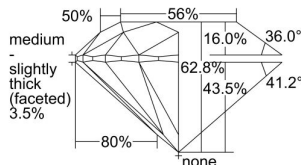

GIA®

FACSIMILE

GIA REPORT 2235315541

Verify this report at GIA.edu

GIA NATURAL DIAMOND DOSSIER®

June 12, 2024
GIA Report Number 2235315541
Shape and Cutting Style ..... Round Brilliant
Measurements ..... 5.64 - 5.69 x 3.56 mm

GRADING RESULTS

Carat Weight ..... 0.70 carat
Color Grade ..... H
Clarity Grade VVS1
Cut Grade ..... Excellent

ADDITIONAL GRADING INFORMATION

Polish ..... Excellent
Symmetry ..... Excellent
Fluorescence ..... None
Clarity Characteristics ..... Pinpoint, Cloud
Inscription(s): GIA 2235315541

PROPORTIONS

Profile to actual proportions

GRADING SCALES

GIA COLOR SCALE

COLORESS	D
	E
	F
	G
	H
	I
	J
NEAR COLORESS	K
	L
Faint	M
	N
	O
	P
	Q
	R
	S
	T
	U
	V
	W
	X
	Y
Light	Z

GIA CLARITY SCALE

VERY VERY SLIGHTLY INCLUDED	FLAWLESS
	INTERNALLY FLAWLESS
VERY SLIGHTLY INCLUDED	VVS₁
	VVS₂
SLIGHTLY INCLUDED	VS₁
	VS₂
INCLUDED	SI₁
	SI₂
	I₁
	I₂
	I₃

GIA CUT SCALE

EXCELLENT
VERY GOOD
GOOD
FAIR
POOR