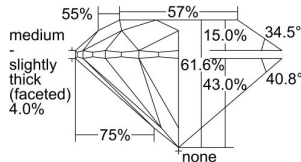

GIA®

FACSIMILE

GIA REPORT 2235321851

Verify this report at GIA.edu

GIA NATURAL DIAMOND DOSSIER®

June 17, 2024
GIA Report Number 2235321851
Shape and Cutting Style ..... Round Brilliant
Measurements ..... 4.32 - 4.34 x 2.67 mm

GRADING RESULTS

Carat Weight ..... 0.31 carat
Color Grade ..... G
Clarity Grade S11
Cut Grade ..... Excellent

ADDITIONAL GRADING INFORMATION

Polish ..... Excellent
Symmetry ..... Excellent
Fluorescence ..... Faint
Clarity Characteristics ..... Crystal
Inscription(s): GIA 2235321851

PROPORTIONS

Profile to actual proportions

GRADING SCALES

GIA COLOR SCALE	GIA CLARITY SCALE	GIA CUT SCALE	
D	FLAWLESS	EXCELLENT	
E	INTERNALLY FLAWLESS		
F		VVS₁	VERY GOOD
G	VVS₂		
H	VS₁	GOOD	
I	VS₂		
J	S1₁	FAIR	
K	S1₂		
L	I₁	POOR	
M	I₂		
N	I₃		
O			
P			
Q			
R			
S			
T			
U			
V			
W			
X			
Y			
Z